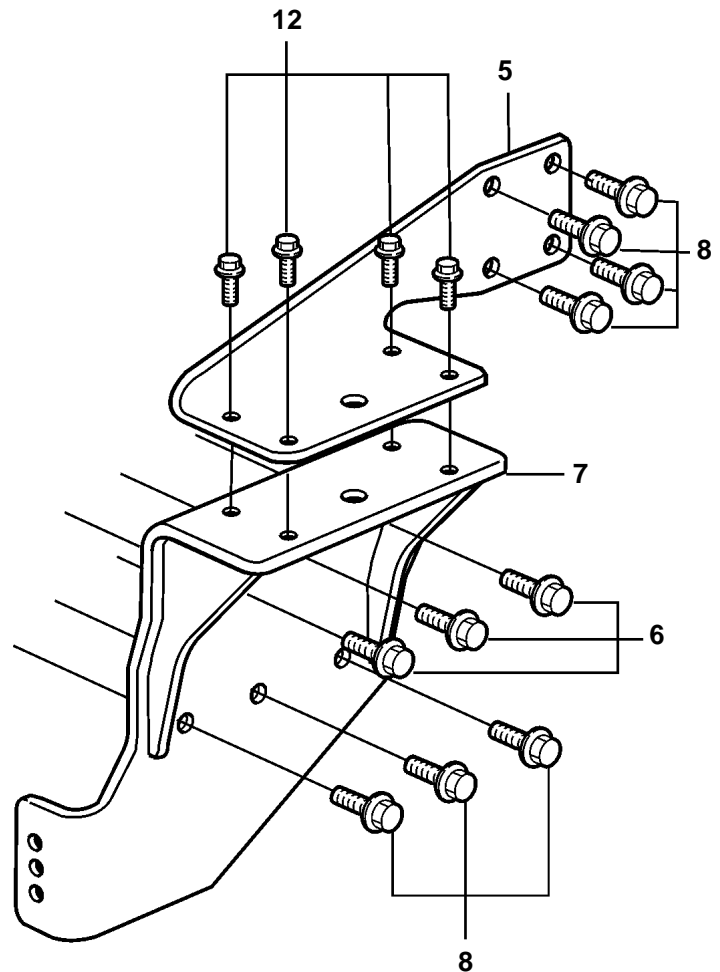

D12C-A MP, D12D-A MP, D12D-B MP

19015

D12C-A MP, D12D-A MP, D12D-B MP

REF	PART NO.	QTY	DESCRIPTION	NOTES
5	3830483	1	Engine mountings	S.B
	3830484	1	Engine mountings	P
6	968436	6	Flange screw	
7		1	Bracket	S.B
		1	Bracket	P
8	968435	18	Flange screw	
9		1	Bracket	
10	965185	6	Flange screw	
11	971098	6	Flange lock nut	
12	946329	8	Flange screw	