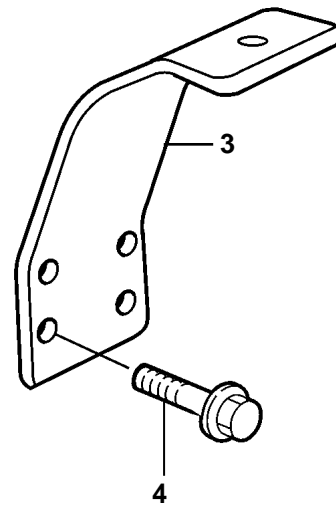

D12C-A MP, D12D-A MP, D12D-B MP

19015

D12C-A MP, D12D-A MP, D12D-B MP

REF	PART NO.	QTY	DESCRIPTION	NOTES
5	3830483	1	Engine mountings	S.B
	3830484	1	Engine mountings	P
6	968436	6	Flange screw	
7		1	Bracket	S.B
		1	Bracket	P
8	968435	18	Flange screw	
9		1	Bracket	
10	965185	6	Flange screw	
11	971098	6	Flange lock nut	
12	946329	8	Flange screw	