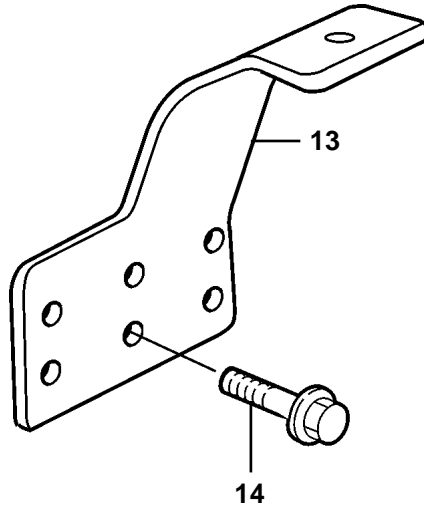

D12C-A MP, D12D-A MP, D12D-B MP

19015

D12C-A MP, D12D-A MP, D12D-B MP

REF	PART NO.	QTY	DESCRIPTION	NOTES
5	3830483	1	Engine mountings	S.B
	3830484	1	Engine mountings	P
6	968436	6	Flange screw	
7		1	Bracket	S.B
		1	Bracket	P
8	968435	18	Flange screw	
9		1	Bracket	
10	965185	6	Flange screw	
11	971098	6	Flange lock nut	
12	946329	8	Flange screw	