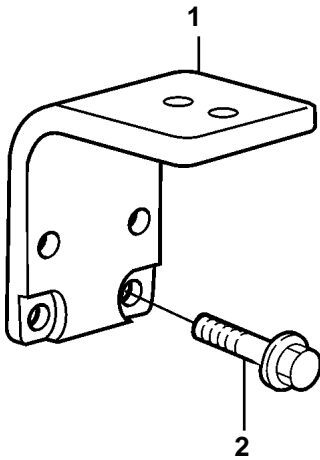

D12C-A MP, D12D-A MP, D12D-B MP

19015

D12C-A MP, D12D-A MP, D12D-B MP

REF	PART NO.	QTY	DESCRIPTION	NOTES
5	3830483	1	Engine mountings	S.B
	3830484	1	Engine mountings	P
6	968436	6	Flange screw	
7		1	Bracket	S.B
		1	Bracket	P
8	968435	18	Flange screw	
9		1	Bracket	
10	965185	6	Flange screw	
11	971098	6	Flange lock nut	
12	946329	8	Flange screw	