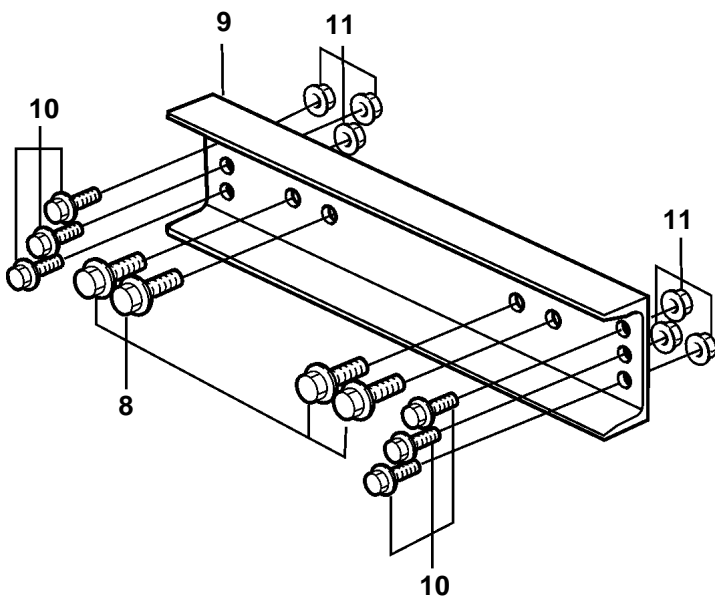

D12C-A MP, D12D-A MP, D12D-B MP

19015

D12C-A MP, D12D-A MP, D12D-B MP

REF	PART NO.	QTY	DESCRIPTION	NOTES
5	3830483	1	Engine mountings	S.B
	3830484	1	Engine mountings	P
6	968436	6	Flange screw	
7		1	Bracket	S.B
		1	Bracket	P
8	968435	18	Flange screw	
9		1	Bracket	
10	965185	6	Flange screw	
11	971098	6	Flange lock nut	
12	946329	8	Flange screw	